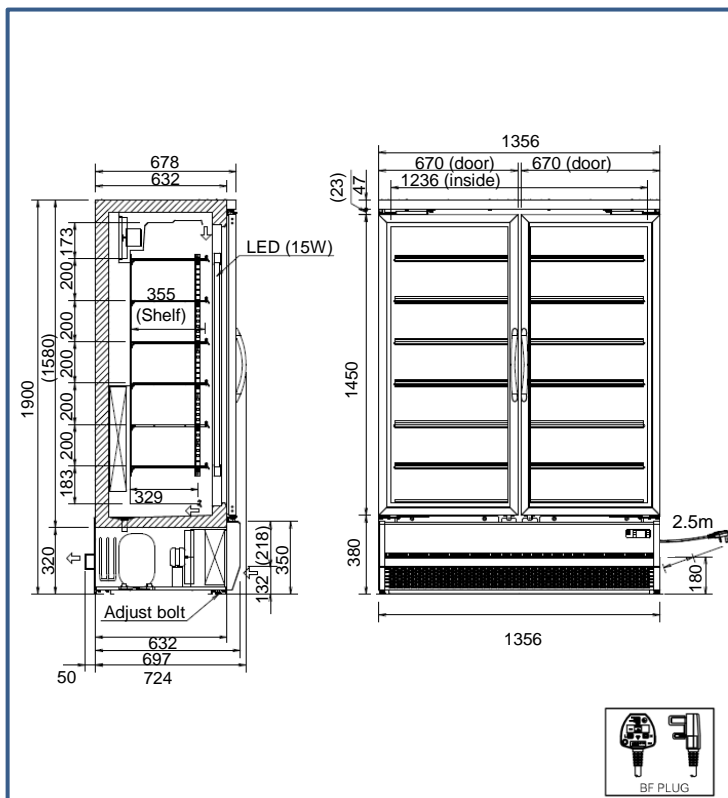

Panasonic

BUSINESS

Reach-in freezer showcase (Plug-in type) SRL-PT4075THBBF

SRL-PT4075THPBBF
(with POP display)

1 door model
SRL-PT2075THCBBF

Unified design with
Remote showcase

Installation image with RAS series

Temperature
-25°C ~ -20°C

Auto closing
Triplex glass door
(with heater & gas damper)

Heater defrost

LED lighting

Model		SRL-PT4075THBBF
Dimensions (L x D x H) mm	External	1356 x 724 (+50) x 1900
	Internal	1236 x 371 x 1358
Capacity		618L
Performance		-25°C ~ -20°C Ambient temp less than 30°C, Humidity less than 60%
Material		Bake on polystyrene finish on anti-corrosion chromium steel
Insulation		Cyclopentane foam
Door		Swing door with heater
Shelves		12 shelves
Refrigeration system	Compressor	Hermetic type
	Refrigerant	R404A
	Evaporator	Fin & tube, forced air cooling
	Condenser	Fin & tube, forced air cooling
	Temperature control	Automatic temperature controller
	Defrost	Electric timer type heater defrost
LED light		15W x 4
Power source		1φ 220 ~ 240V, 50Hz
Power consumption		1580W
Accessories		Shelf x 12, Adjust bolt x 2
Weight		223kg